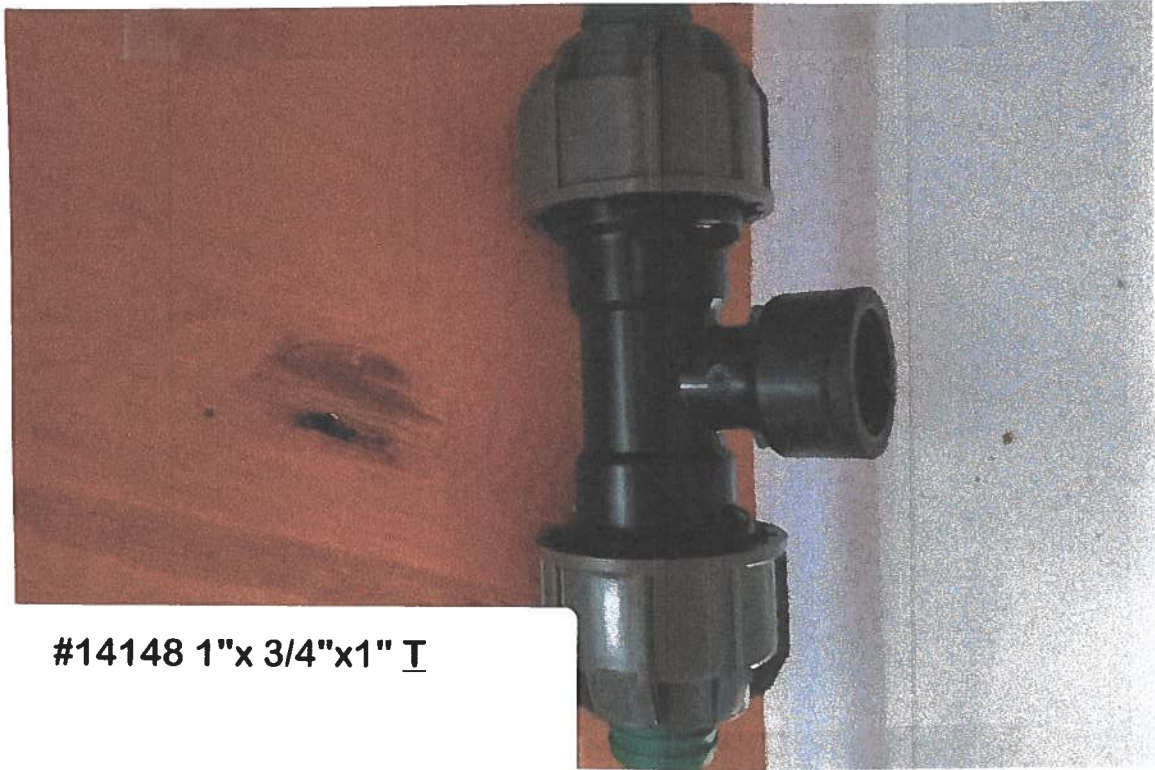

#14018 Straight Coupler

#14038 Female Adaptor

#14148 1"x 3/4"x1" T

#14048 1"x1"x1" "T"

#14058 90° Elbow - pipe/pipe 1"x1"

#3039 Quick Coupling Valve

#3139 Insert for Quick Coupling Valve

**Quick Coupling Valve
w / insert attached**