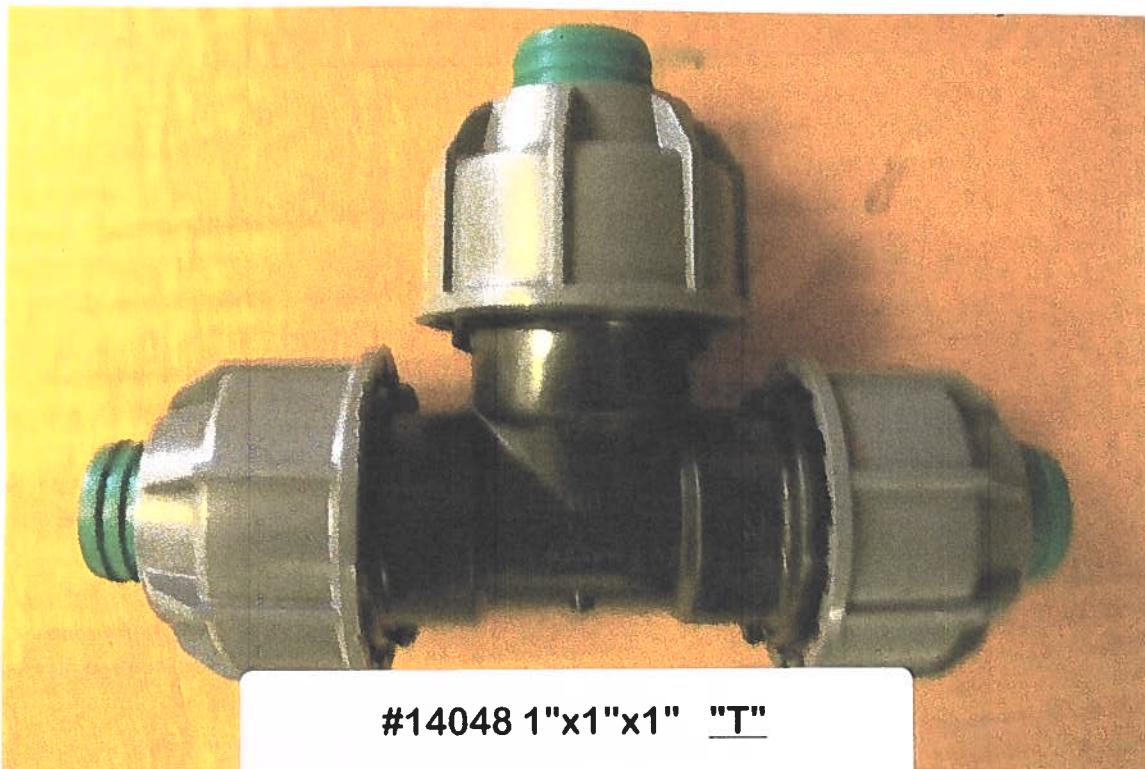

#14018 Straight Coupler

#14038 Female Adaptor

#14148 1"x 3/4"x1" T

#14048 1"x1"x1" "T"

#14058 90° Elbow - pipe/pipe 1"x1"

#3039 Quick Coupling Valve

#3139 Insert for Quick Coupling Valve

**Quick Coupling Valve
w / insert attached**