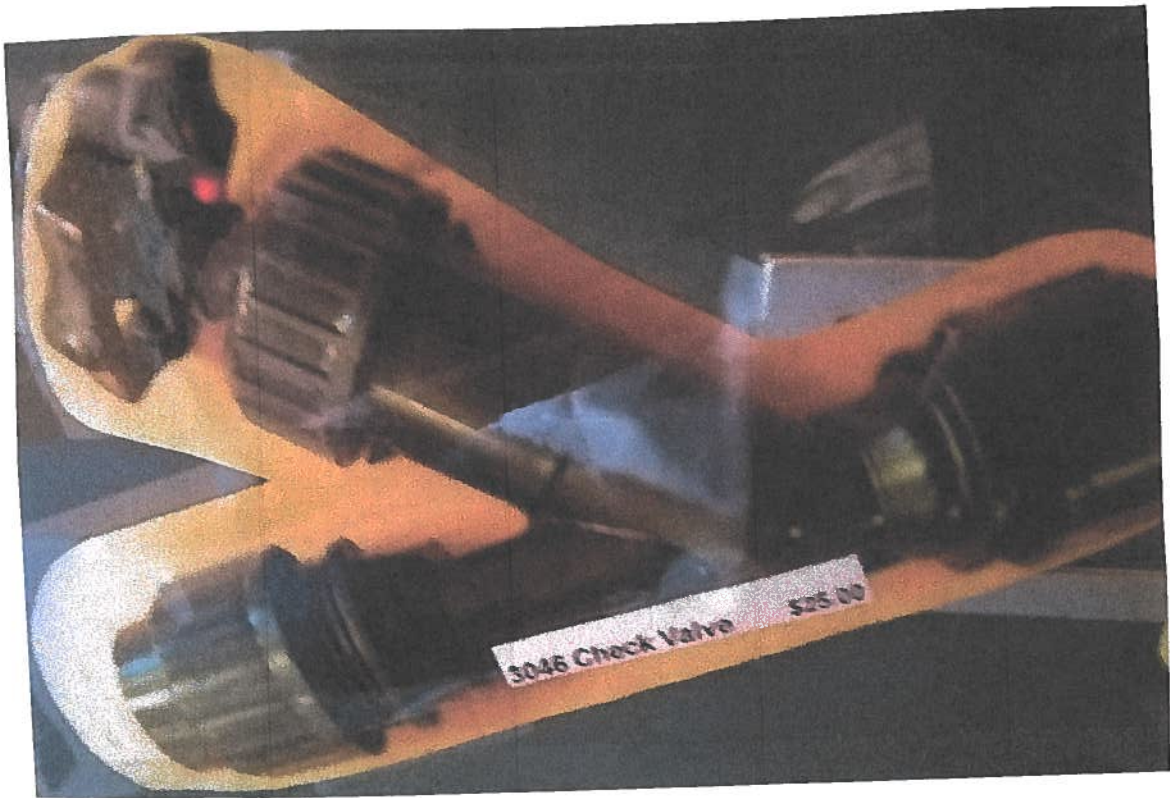

#14018 Straight Coupler

#14038 Female Adaptor

#14148 1"x 3/4"x1" T

#14048 1"x1"x1" "T"

#14058 90° Elbow - pipe/pipe 1"x1"

#3039 Quick Coupling Valve

#3139 Insert for Quick Coupling Valve

**Quick Coupling Valve
w / insert attached**