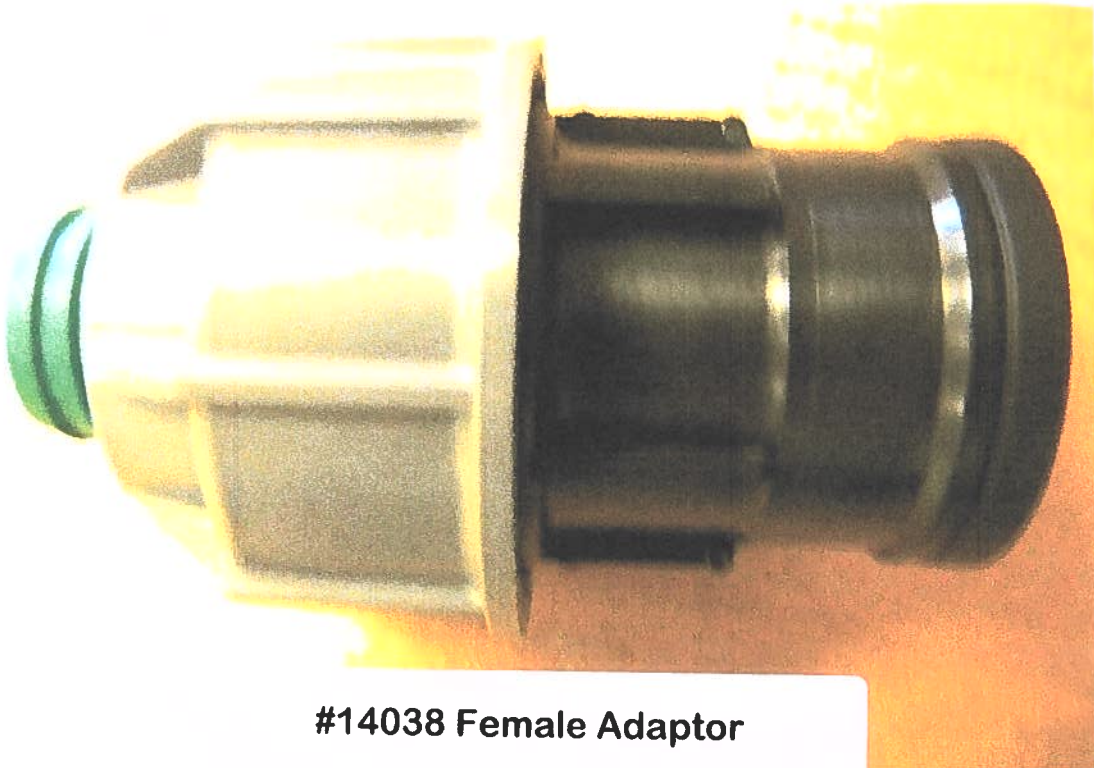

#14018 Straight Coupler

#14038 Female Adaptor

#14148 1"x 3/4"x1" T

#14048 1"x1"x1" "T"

#14058 90° Elbow - pipe/pipe 1"x1"

#3039 Quick Coupling Valve

#3139 Insert for Quick Coupling Valve

**Quick Coupling Valve
w / insert attached**