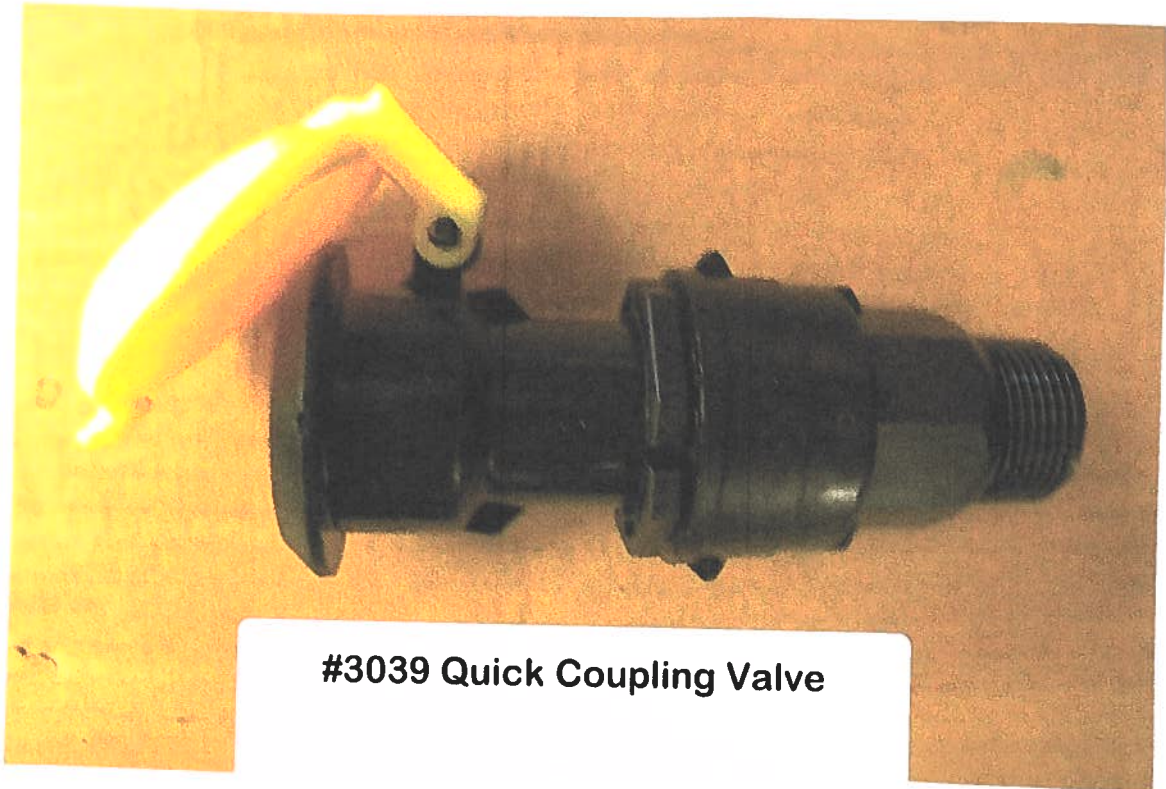

#14018 Straight Coupler

#14038 Female Adaptor

#14148 1"x 3/4"x1" T

#14048 1"x1"x1" "T"

#14058 90° Elbow - pipe/pipe 1"x1"

#3039 Quick Coupling Valve

#3139 Insert for Quick Coupling Valve

**Quick Coupling Valve
w / insert attached**